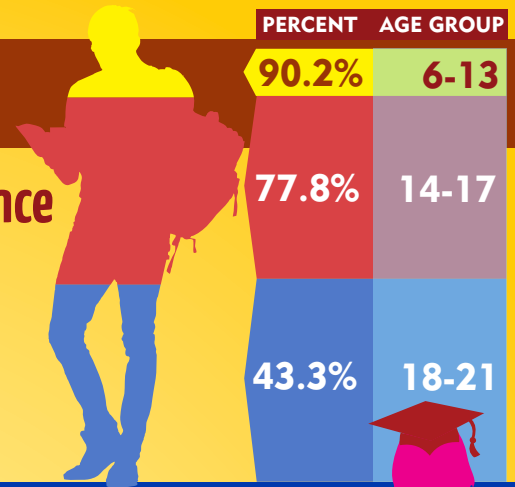

FEDERATED STATES OF MICRONESIA EDUCATION SUMMARY

STUDENT ATTENDANCE

7.9%

of the population in FSM
never attended school

FSM School attendance
rates by age group

LEVEL OF EDUCATION

Percentage of population aged
21+ by level of education
completed and gender

MALE		FEMALE
26.7%	NO COMPLETION	27.8%
28.7%	PRIMARY	29.9%
32.1%	SECONDARY	33.2%
12.6%	TERTIARY VOCATIONAL	9.2%

YOUTH EDUCATION STATUS

53% of the youth population does not
attend school

45%
INACTIVE

21%
LOOKING
FOR JOB